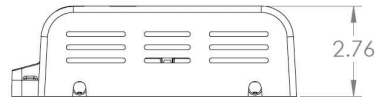

UFLEX

Universal ONT FlexPlate