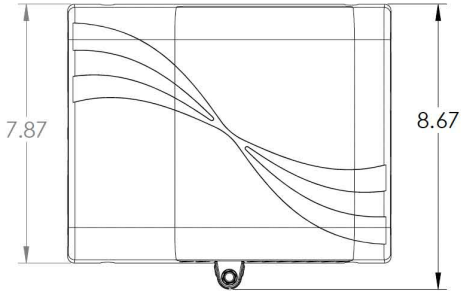

UFLEX

Universal ONT FlexPlate