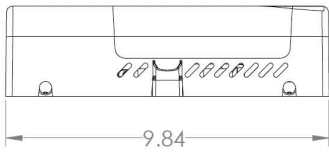

UFLEX

Universal ONT FlexPlate