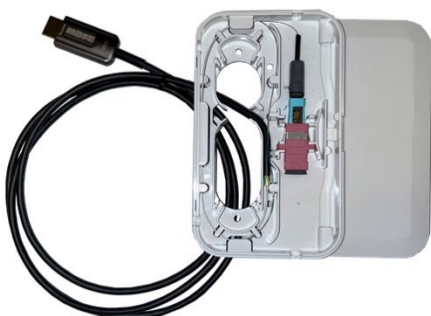

DISPLAYPORT CABLES

DP20 cables feature the native, uncompressed transmission of DisplayPort signals up to 100m without the need for external power supplies, boosters, or extenders. DP20 cables support VESA resolutions up to 40G 8K.

PART NUMBER	LENGTH	CONNECTOR A	CONNECTOR B	BANDWIDTH / FORMAT	MAX RESOLUTION	JACKET
MOFO-DP20-03	3M / 10 FT	MALE DISPLAYPORT	MALE DISPLAYPORT	40G / DISPLAYPORT 2.0	8K	4.5MM PLENUM
MOFO-DP20-05	5M / 16 FT	MALE DISPLAYPORT	MALE DISPLAYPORT	40G / DISPLAYPORT 2.0	8K	4.5MM PLENUM
MOFO-DP20-08	8M / 26 FT	MALE DISPLAYPORT	MALE DISPLAYPORT	40G / DISPLAYPORT 2.0	8K	4.5MM PLENUM
MOFO-DP20-10	10M / 33 FT	MALE DISPLAYPORT	MALE DISPLAYPORT	40G / DISPLAYPORT 2.0	8K	4.5MM PLENUM
MOFO-DP20-15	15M / 50 FT	MALE DISPLAYPORT	MALE DISPLAYPORT	40G / DISPLAYPORT 2.0	8K	4.5MM PLENUM
MOFO-DP20-23	23M / 75 FT	MALE DISPLAYPORT	MALE DISPLAYPORT	40G / DISPLAYPORT 2.0	8K	4.5MM PLENUM
MOFO-DP20-30	30M / 100 FT	MALE DISPLAYPORT	MALE DISPLAYPORT	40G / DISPLAYPORT 2.0	8K	4.5MM PLENUM
MOFO-DP20-50	50M / 165 FT	MALE DISPLAYPORT	MALE DISPLAYPORT	40G / DISPLAYPORT 2.0	8K	4.5MM PLENUM
MOFO-DP20-70	70M / 230 FT	MALE DISPLAYPORT	MALE DISPLAYPORT	40G / DISPLAYPORT 2.0	8K	4.5MM PLENUM
MOFO-DP20-100	100M / 330 FT	MALE DISPLAYPORT	MALE DISPLAYPORT	40G / DISPLAYPORT 2.0	8K	4.5MM PLENUM

All TechLogix MOFO™ cables feature four strands of bend-insensitive multimode OM3 fiber that can be repurposed using standard fiber optic tools and connectors. Cables used for HDMI, DisplayPort, and USB today can be quickly converted for network and AV over IP signals tomorrow.

Learn to terminate fiber at www.tlnetworkx.com.