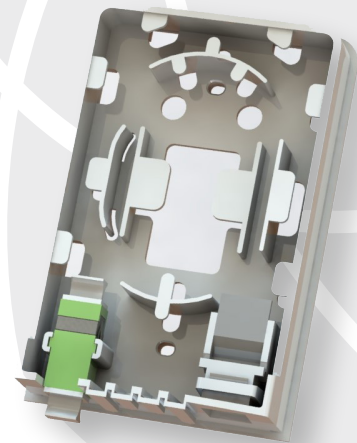

PF-G2TWP

G2 Transition Wall Plate

Precision's G2 Transition Wall Plate is the ideal interface for your subscriber's connection. The G2 provides room for slack storage and the flexibility to insert any Keystone jack needed for your applications. As the final piece in your overall customer premise solution, the G2 provides an attractive device, where your customer can plug in and be ready to get online!

FEATURES

OPTIONS FOR BOTH FIBER AND COPPER INTERFACES PROVIDE FLEXIBILITY TO THE INSTALLATION TECH.

BEST IN CLASS MANAGEMENT OF COPPER TO ELECTRICAL TRANSITIONS IN ONT DEPLOYMENTS

HOMEOWNER FRIENDLY AESTHETICS ADD TO SUBSCRIBER SATISFACTION.

and

(325) 262-4031

[www://unitedtelsupply.com](http://www.unitedtelsupply.com)

PF-G2TWP

G2 Transition Wall Plate

ORDERING GUIDE

PF-G2WP-N10X-001	Precision Gen 2 Transition Wall Plate with SCAPC Adapter, with Splice Tray and port for Keystone adapter.
PF-G2WP-N40X-001	Precision Gen 2 Transition Wall Plate with Duplex LCA Adapter, with Splice Tray and port for Keystone adapter.
PF-G2WP-N10X-003	Precision Gen 2 Transition Wall Plate with SCAPC Adapter, with Splice Tray and port for Keystone adapter. 1-900 Micron Pigtail 1M
PF-G2WP-N40X-002	Precision Gen 2 Transition Wall Plate with Duplex LCA Adapter, with Splice Tray and port for Keystone adapter. 2-900 Micron Pigtails 1M