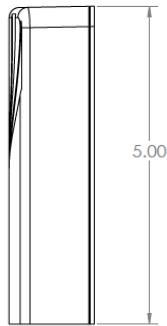

PF-G2TWP

G2 Transition Wall Plate

Precision's G2 Transition Wall Plate is the ideal interface for your subscriber's connection. The G2 provides room for slack storage and the flexibility to insert any Keystone jack needed for your applications. As the final piece in your overall customer premise solution, the G2 provides an attractive device, where your customer can plug in and be ready to get online!

and

(325) 262-4031

[www://unitedtelsupply.com](http://www.unitedtelsupply.com)

PF-G2TWP

G2 Transition Wall Plate

ORDERING GUIDE

PF-G2WP-N10X-001	Precision Gen 2 Transition Wall Plate with SCAPC Adapter, with Splice Tray and port for Keystone adapter.
PF-G2WP-N40X-001	Precision Gen 2 Transition Wall Plate with Duplex LCA Adapter, with Splice Tray and port for Keystone adapter.
PF-G2WP-N10X-003	Precision Gen 2 Transition Wall Plate with SCAPC Adapter, with Splice Tray and port for Keystone adapter. 1-900 Micron Pigtail 1M
PF-G2WP-N40X-002	Precision Gen 2 Transition Wall Plate with Duplex LCA Adapter, with Splice Tray and port for Keystone adapter. 2-900 Micron Pigtails 1M