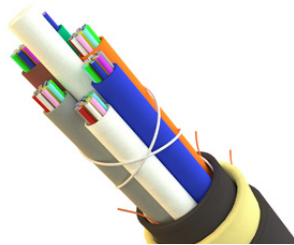

**Standard ADSS
Fiber Optic Cable**