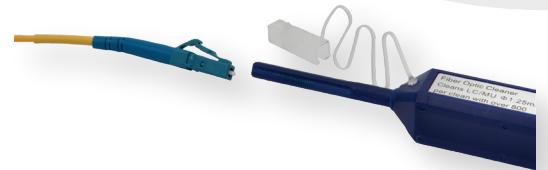

ORDERING GUIDE

PS250FP	2.5 mm (SC/ST/FC)
PS125FP	Cleans LC/MU @1.25mm